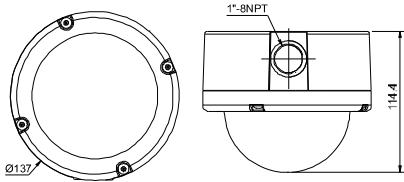

Mechanical Dimension

Technical Specifications

Model		CDV-3VM501
ImageDevice		1/3" Micron Progressive Scan CMOS
Minimum Illumination	Color	0.5 Lux
	B/W	0 Lux
	IR Sensitivity	850nM
	IR LED	IR LED x18 pcs
	CDS Sensor	Yes
Lens	IR Working Distance	12 M
	Lens	Varifocal 2.7 ~ 9mm
Camera Angle Adjustment	Viewing Angle	127.5° (D) 101° (H) 75° (V)
	X (Panning)	180°
	Y (Tilting)	75°
Synchronization	Sync. System	Internal
Day/Night Functions	Mechanical IR Cut Filter	Yes
	Video setting	Brightness, Contrast, Sharpness
Functions	Motion Detection	Yes (3 Windows)
	Electronic shutter	1/60(50), 1/100, 1/250, 1/500, 1/1000, 1/2000, 1/5000, 1/10000~1/100,000 sec.
	Flickerless	Yes
	BLC	Yes (ON/OFF)
	AGC	Auto
	White Balance	Auto
	S/N Ratio	
Video Quality	Video Compression	H.264/JPEG/MPEG4 (3GPP only)
	Picture Resolution	1600x1200, 1280x1024, 1280x960, 1280x720 800x592, 640x480, 320x240, 176x144
	Adjustable Bit Rate	VBR,CBR
	Image Frame Rate	1600x1200@15FPS 1280x1024@22FPS 1280x960@25FPS 1280x720@30FPS
Video Streaming	Streaming 1	H.264 or MJPEG
	Streaming 2	H.264 or MJPEG
	Streaming 3	MPEG4 (3GPP)
Audio Input	Compression	G.711
	Audio Line Input	1
Audio Output	Compression	G.711
	Audio Line Output	1
External I/O	Alarm Input	1
	Alarm Output	1(Relay out)
Reset Button		Yes
Casing Mount Types		Ceiling mount, Wall mount (option)
IP66 Rated		Weatherproof casing with IP66 standard
Network	Ethernet Protocol	Ethernet (10/100 Base-T) RJ45 Connector HTTP, TCP/ IP, UDP, SMTP, FTP, PPPoE, DHCP, DDNS, NTP
	Web Browser	Microsoft Internet Explorer 6.0 or above
Software	SDK	Yes
	Security	Password Protection: Configured by the Administrator
Temperature	Operating	-10°C~40°C
	Storage	-30°C~+60°C
Power	Power Requirement	DC12V & PoE (IEEE802.3af) with Class 3
	Power Consumption	560mA, 6.12W
Physical	Dimensions (Ø x H)	(W)137 x (H)103
	Weight	700g
Certificate		FCC, CE